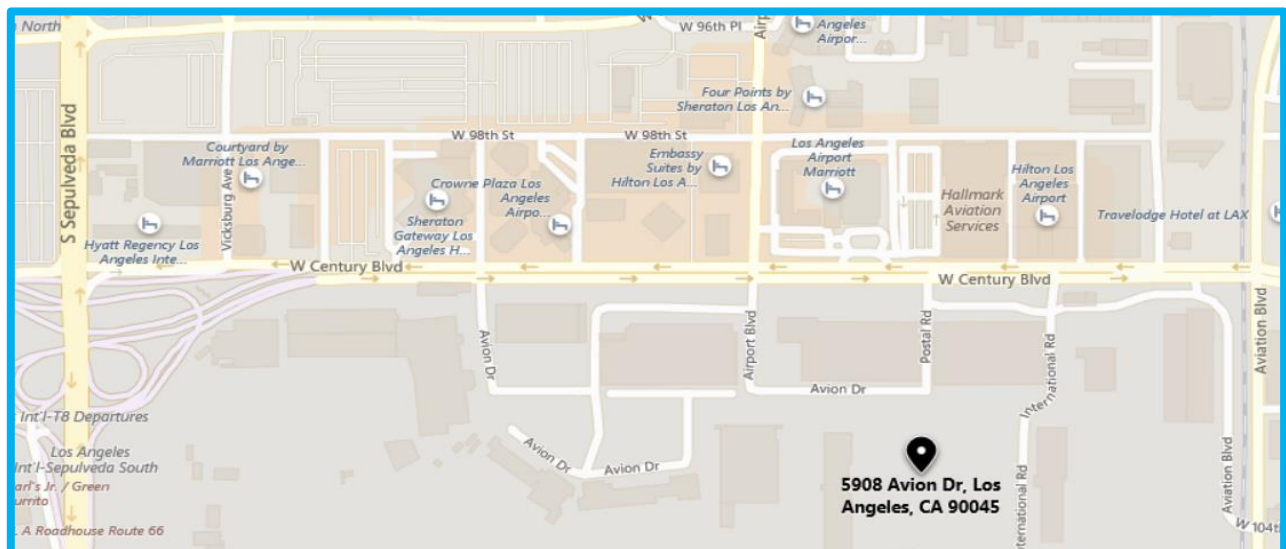

TIME: 1:00pm to 4:00pm

LOCATION: Mercury Air Cargo

5908 Avion Dr.

Los Angeles, CA 90045

A Valid driver's license is required for these positions. Please bring a printout of your driving record from the DMV (issued within the last 30 days).